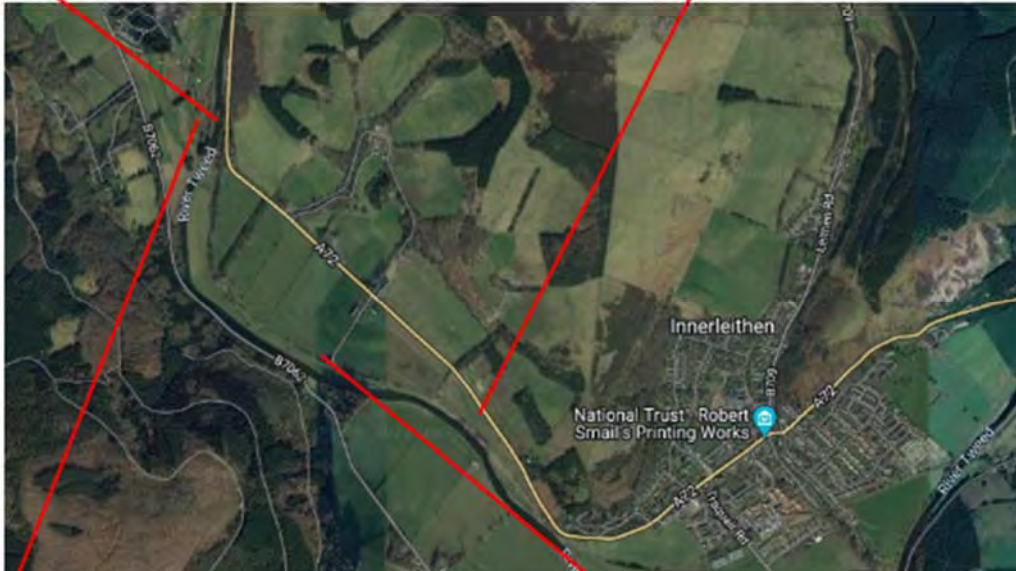

Private Fishing on PTFA Water

10. Glenormiston – Private – No fishing – from footbridge, both banks to Fawburn, then left bank to opposite Pumphouse

Left Bank
///procured.confined.sweeper
To
///validated.argued.loitering

Right Bank
///subplot.submits.seasonal
To
///fails.snows.merge