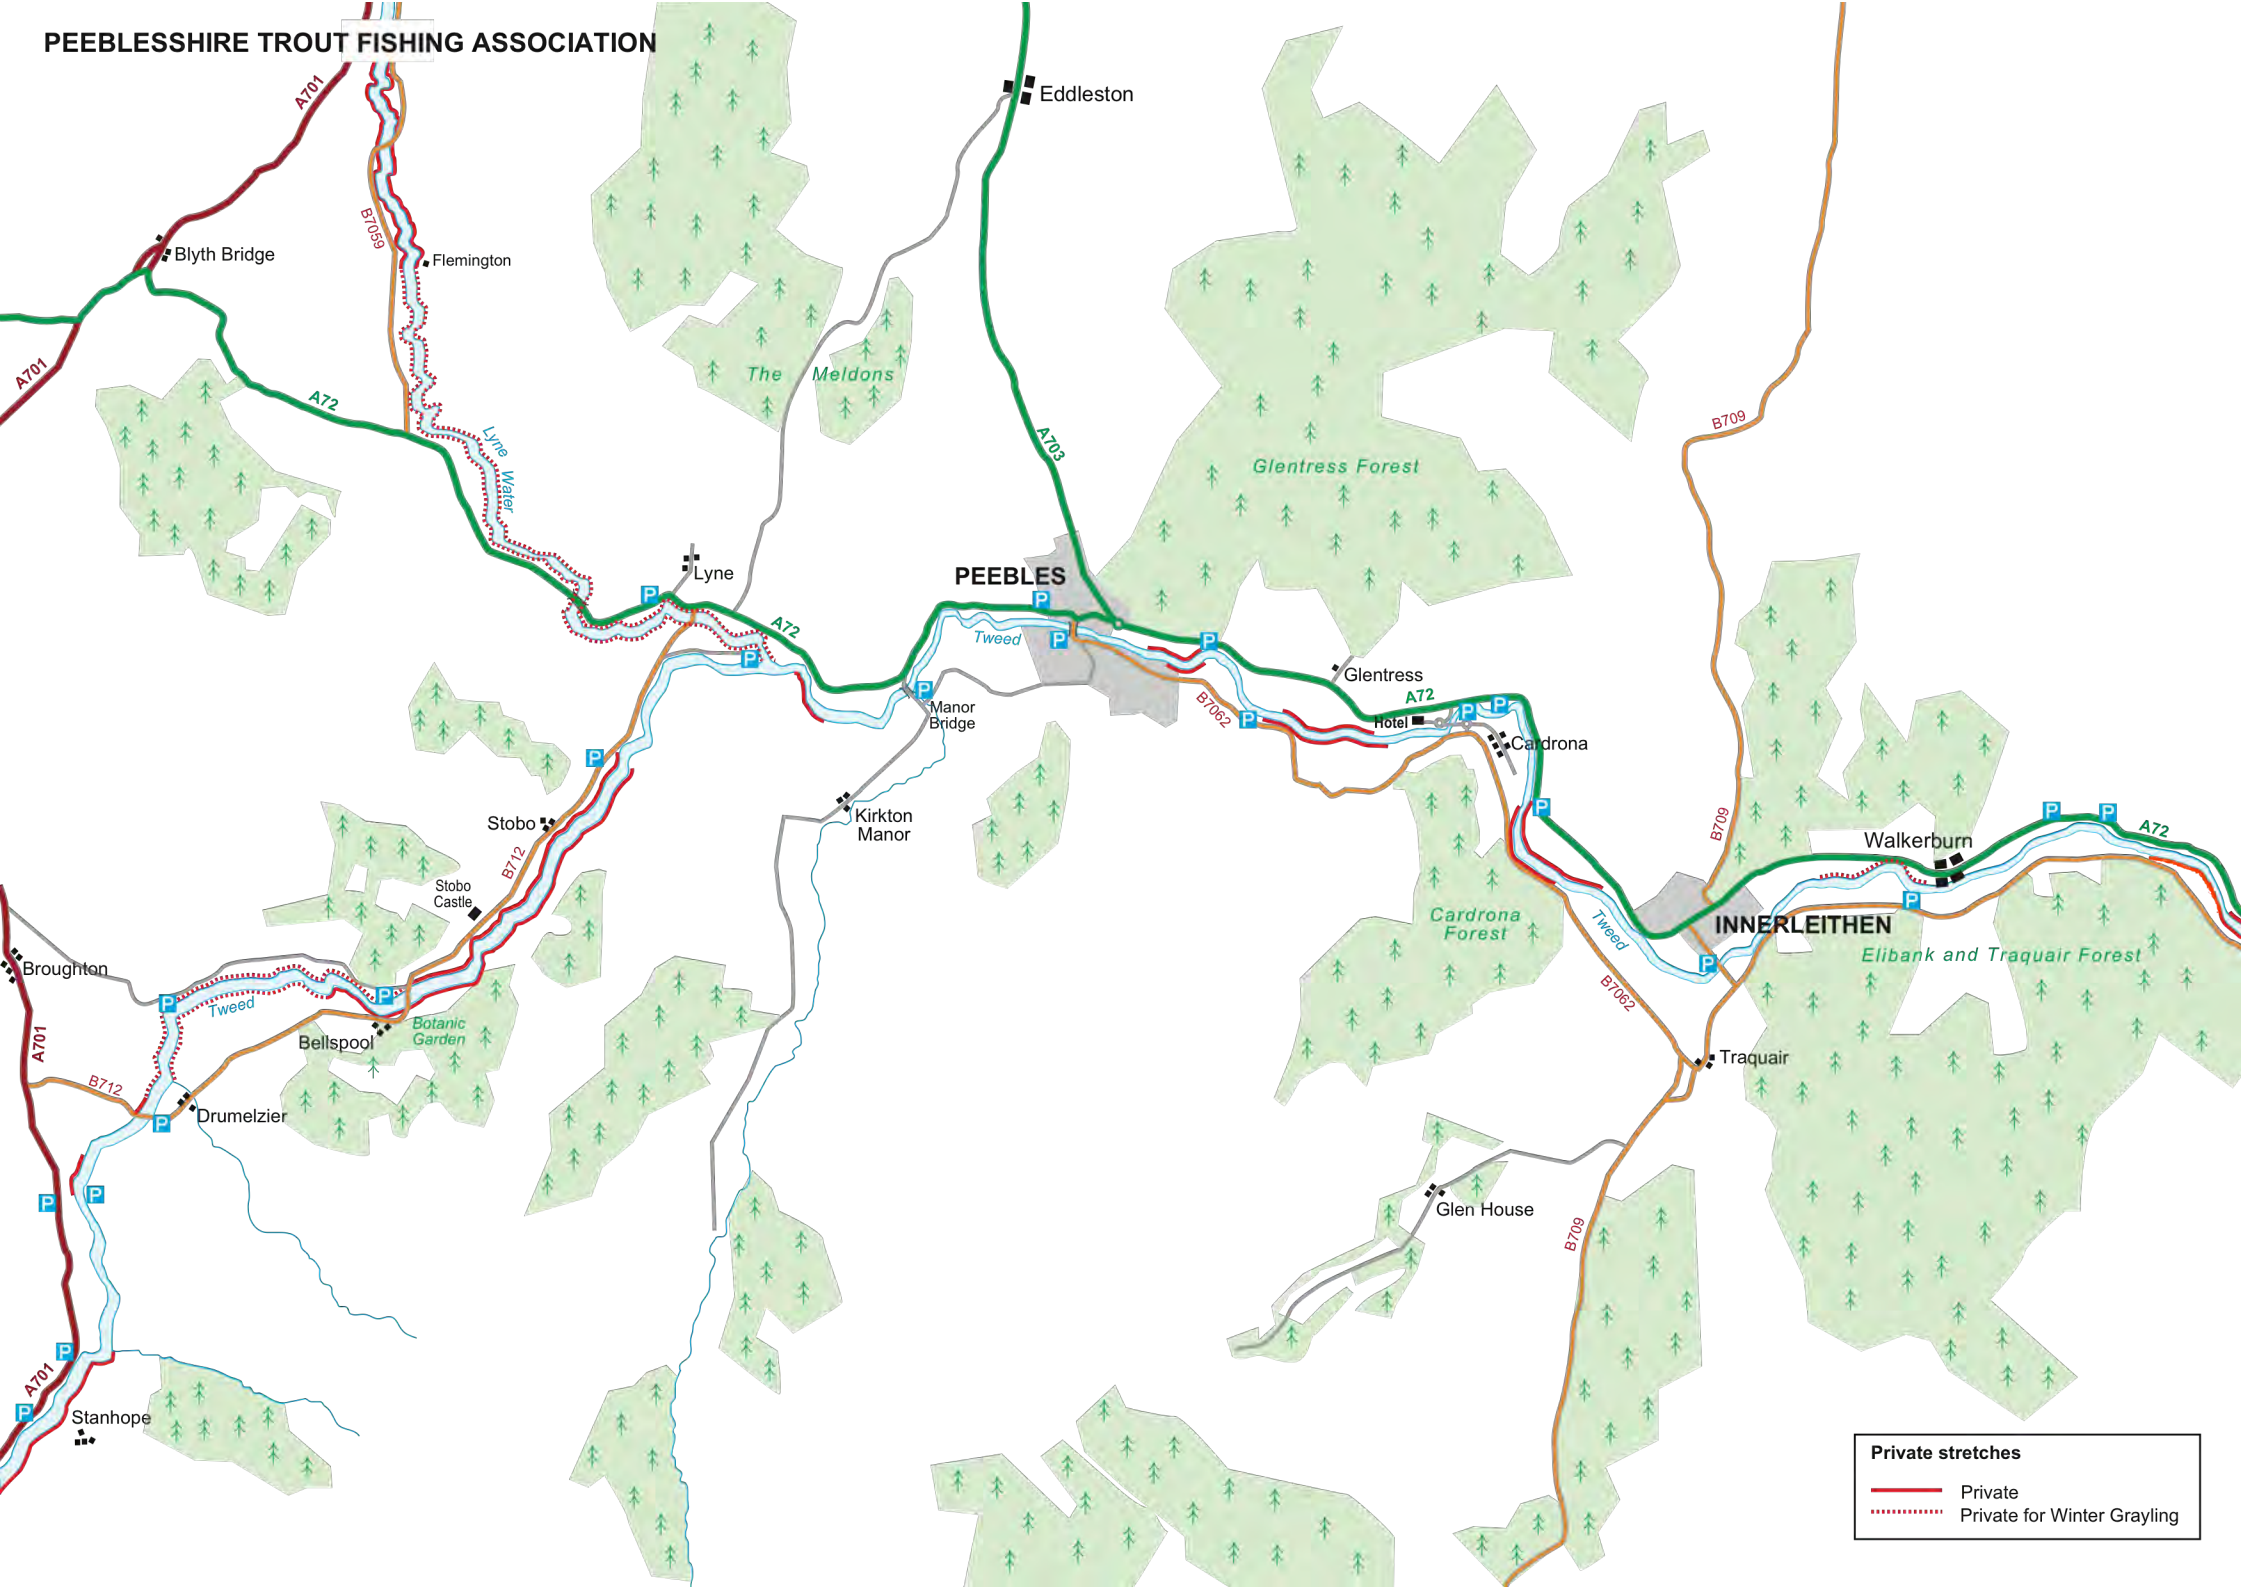

PEEBLESHIRE TROUT FISHING ASSOCIATION

Private stretches

- Private
- Private for Winter Grayling