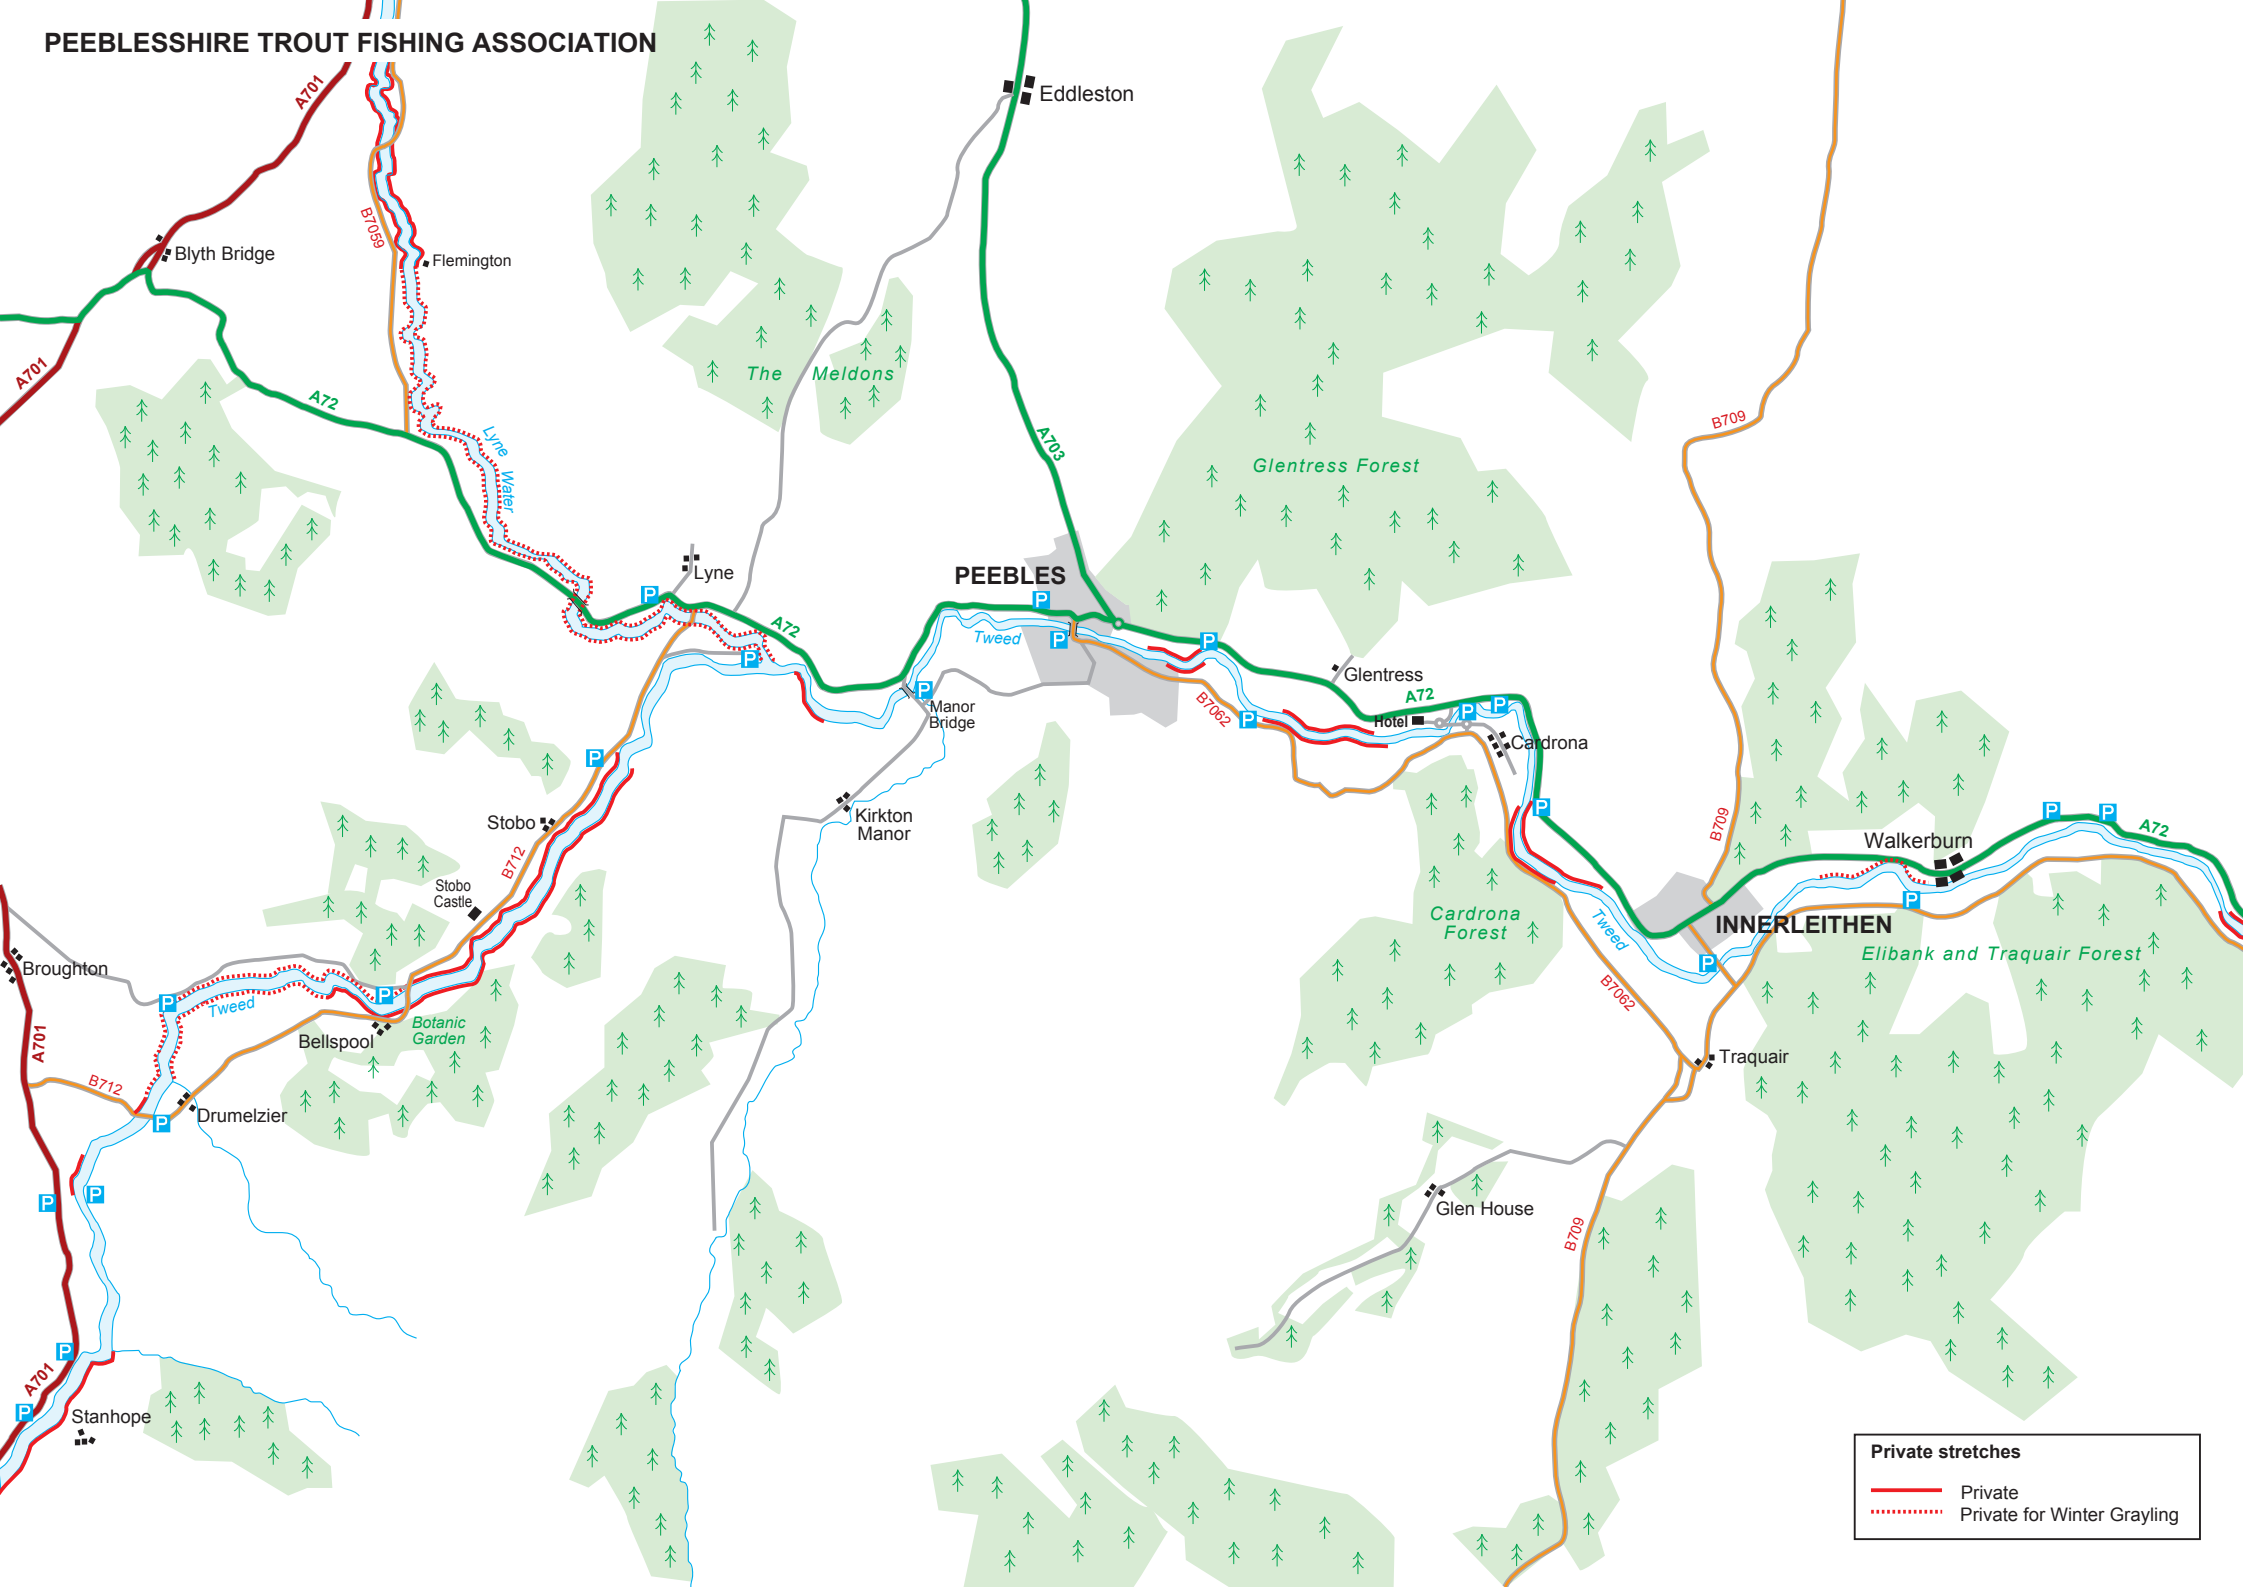

PEEBLESHIRE TROUT FISHING ASSOCIATION

Private stretches

- Private
- ⋯ Private for Winter Grayling